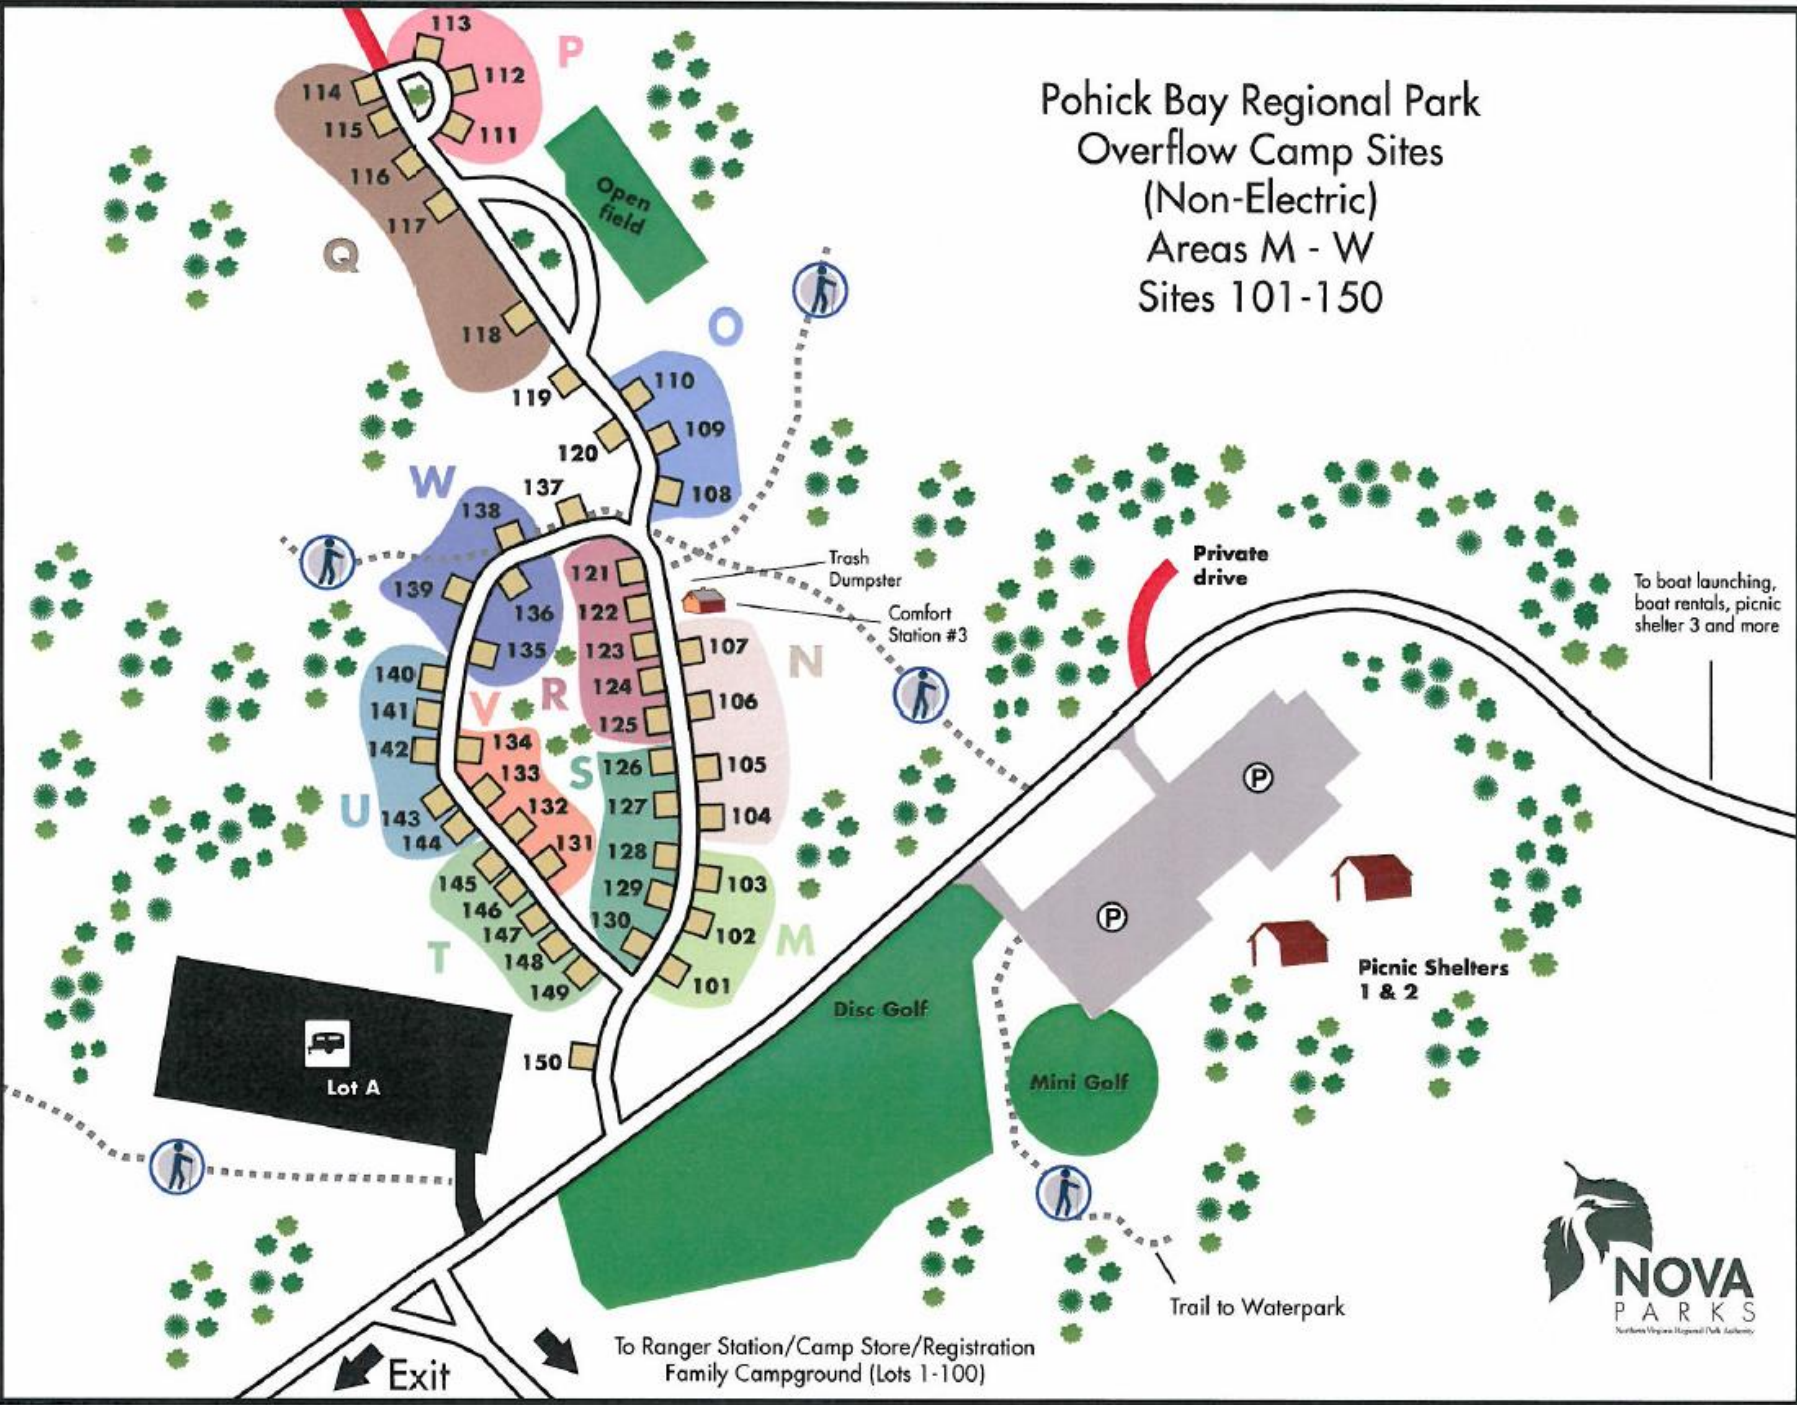

Pohick Bay Regional Park
 Overflow Camp Sites
 (Non-Electric)
 Areas M - W
 Sites 101-150

To boat launching,
 boat rentals, picnic
 shelter 3 and more

Picnic Shelters
 1 & 2

To Ranger Station/Camp Store/Registration
 Family Campground (Lots 1-100)

Exit