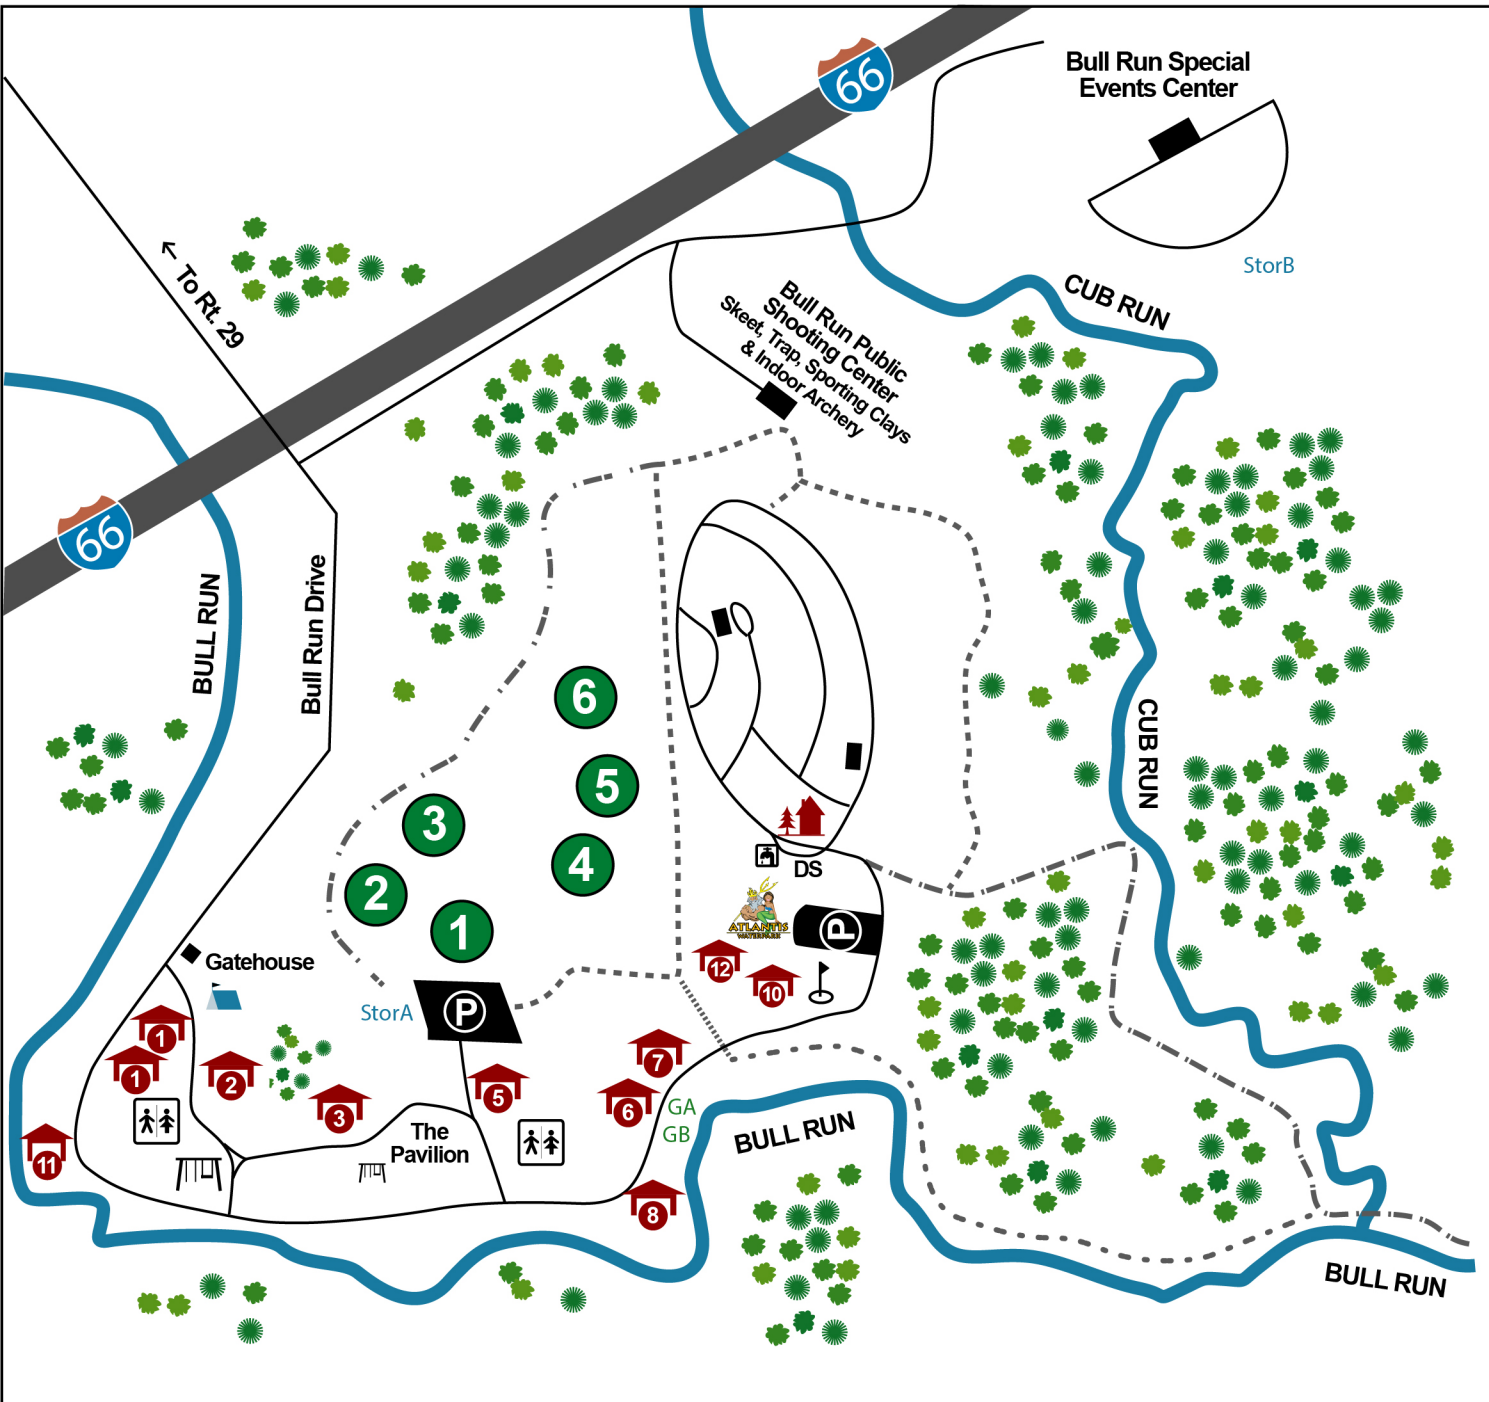

# BULL RUN REGIONAL PARK

-  **Camp Center**  
Camp store, restrooms
-  **Atlantis Waterpark**  
Snack Bar
- GAGB **Group Camp**
-  **Disc Golf**
-  **Rest Rooms**
-  **Picnic Areas**
-  **Picnic Shelters**
-  **Bull Run-Occoquan Trail**
-  **White Trail (Equestrian)**
-  **Yellow Trail**
-  **Bluebell Trail**
-  **Playground**
-  **Soccer Fields**
-  **Drinking Water**
- DS** **Dump Station**
-  **Parking Lot**
- StorA  
StorB **Boat & RV Storage**
-  **Civil War Exhibit**