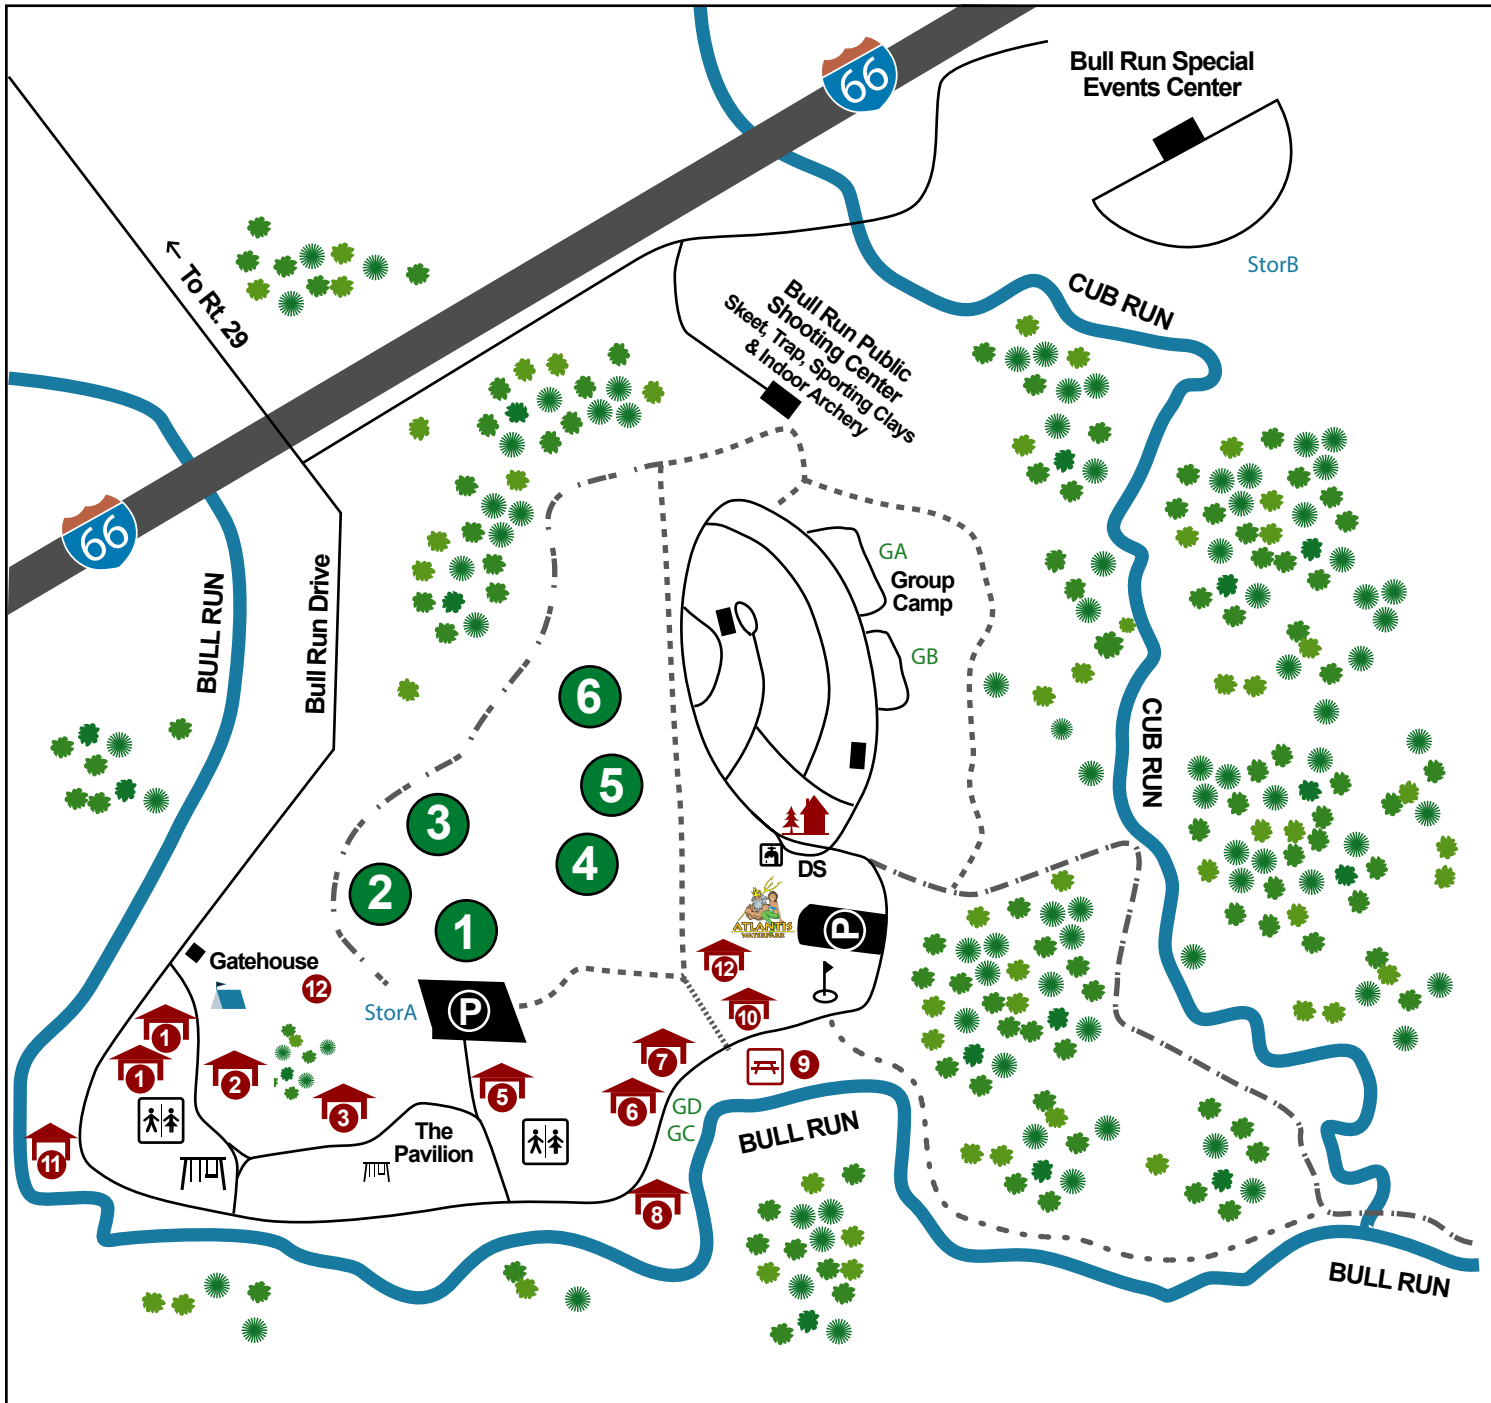

# BULL RUN REGIONAL PARK

-  Camp Center  
Camp store, restrooms
-  Atlantis Waterpark  
Snack Bar
-  GA GB  
GC GD Group Camp
-  Disc Golf
-  Rest Rooms
-  Picnic Areas
-  Picnic Shelters
-  Bull Run-Occoquan Trail
-  White Trail (Equestrian)
-  Yellow Trail
-  Bluebell Trail
-  Playground
-  5 Soccer Fields
-  Drinking Water
-  DS Dump Station
-  P Parking Lot
-  StorA StorB Boat & RV Storage
-  Civil War Exhibit