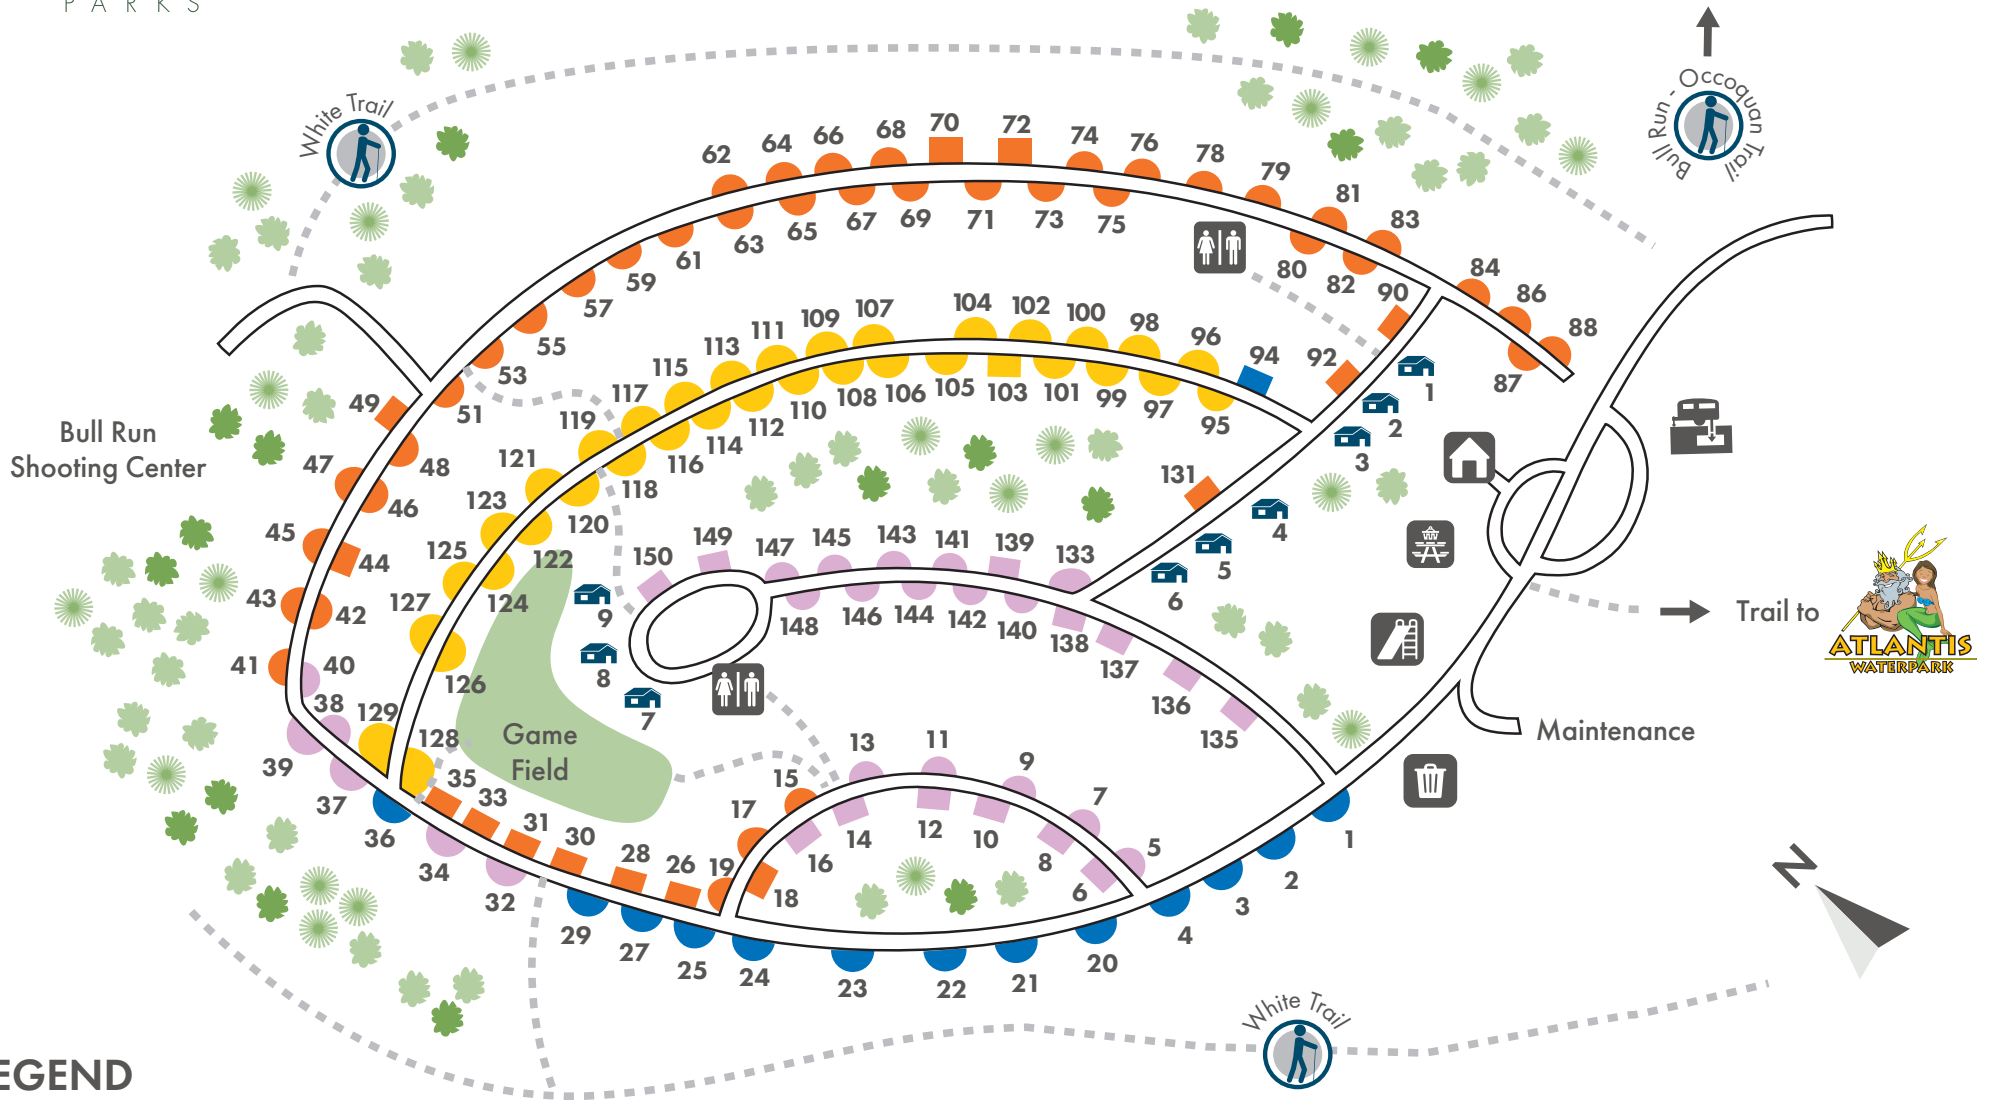

Bull Run Regional Park Campground Campsites #1-150

LEGEND

RV CAMPING

- Pull-Thru Full Service* - 50, 30, 20 AMP
- Back-In Full Service* - 50, 30, 20 AMP
- Pull-Thru Water & Electric - 50, 30, 20 AMP

- Back-In Water & Electric - 50, 30, 20 AMP
- Pull-Thru Electric - 30, 20 AMP
- Back-In Water & Electric - 30, 20 AMP

RV & TENT CAMPING

- Pull-Thru Electric - 30, 20 AMP
- Back-In Electric - 30, 20 AMP

ADDITIONAL FACILITIES

- Rustic Cabins
- Bath House**
- Program Area
- Trash
- Playground
- Dump Station
- Camp Store
- Trails